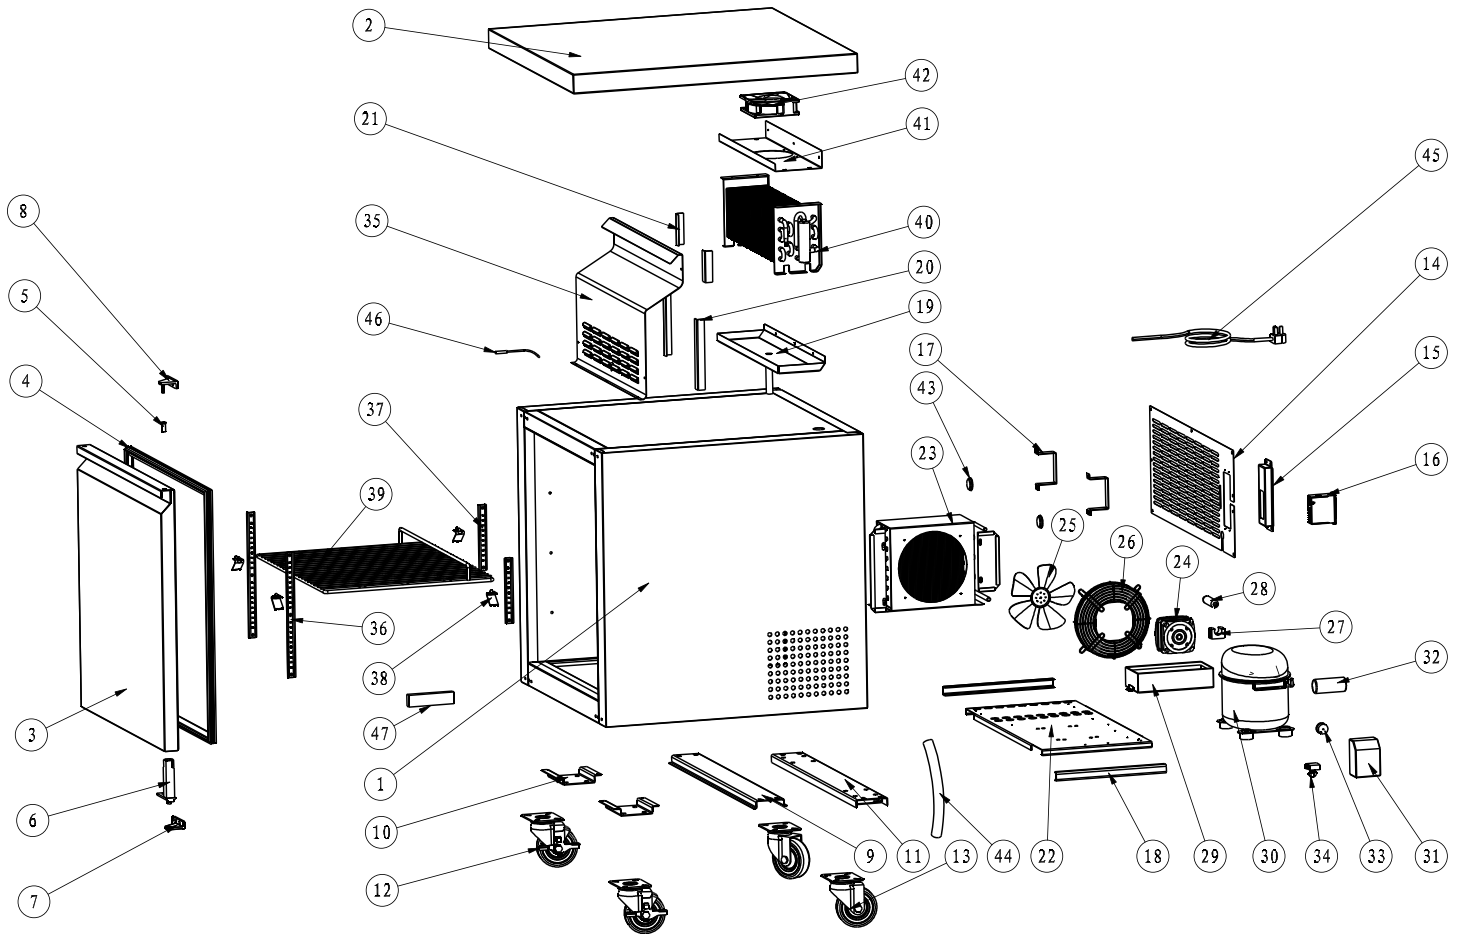

Parts Breakdown

Model RE-CN-0006-HC 50054

Parts Breakdown

Model RE-CN-0006-HC 50054

Item No.	Description	Position	Item No.	Description	Position	Item No.	Description	Position
AF730	Cabinet for 50054	1	27185	Carel Temperature Controller PYGX1Z0501 for 50054	16	AF741	Evaporator Cover for 50054	35
AF731	Top Board for 50054	2	AF080	Stand Off Bracket for 50054	17	AF090	K Strip-3 Holes for 50054	36
AF732	Door for 50054	3	AF085	Compressor Unit Track for 50054	18	AF089	K Strip-2 Holes for 50054	37
AB146	Gasket for 50054	4	AF737	Inner Drain Pan for 50054	19	26884	K Clip for 50054	38
AA388	Axis Cover for 50054	5	AF738	Evaporator Cover Sticker for 50054	20	AB166	Shelf for 50054	39
AA955	Left/Right Spring Hinge for 50054	6	AF739	Evaporator Cover Sticker for 50054	21	AB167	Evaporator for 50054	40
AA360	Hinge T for 50054	7	AF086	Compressor Unit Installation Board for 50054	22	AF742	Fan Motor Installation Board for 50054	41
AF070	Hinge X for 50054	8	AB159	Condenser for 50054	23	AE901	Evaporator Fan Motor for 50054	42
AF733	Castor Support B for 50054	9	AF030	Evaporator Fan Motor for 50054	24	AB169	Foaming Hole Cover for 50054	43
AF734	Castor Support C for 50054	10	AA208	Condenser Fan Blade for 50054	25	AA133	Drain Hose for 50054	44
AF735	Castor Support A for 50054	11	AA207	Condenser Fan Motor Cover for 50054	26	AA135	Power Cord for 50054	45
26246	Caster with Brake for 50054	12	AB595	Filter Fixer for 50054	27	AA379	Temperature Probe for 50054	46
26247	Caster without Brake for 50054	13	AB594	Filter D25x160-B for 50054	28	AA596	Thermometer for 50054	47
AF736	Back Grill for 50054	14	AF087	Outer Drain Pan for 50054	29			
AB320	Thermostat Installation Board for 50054	15	AF740	Compressor for 50054	30			